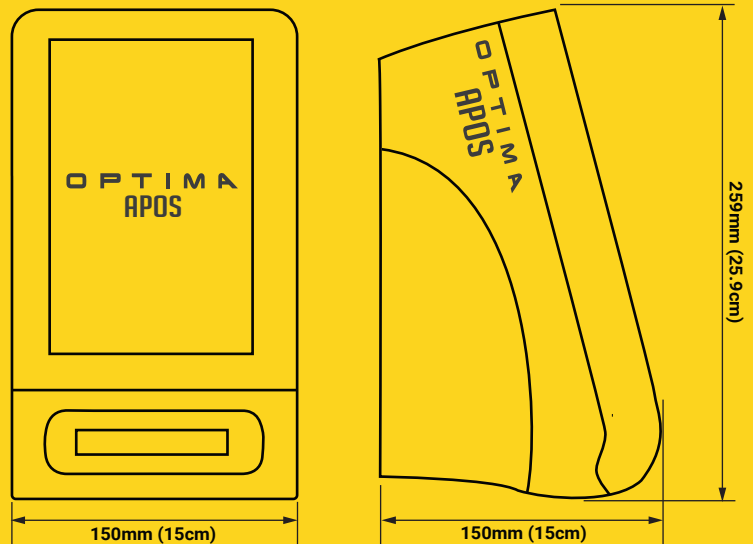

Dimensions

Retail Business Solutions

499 John Street, Thunder Bay, ON, Canada, P7B1Y2 Direct: 807.623.3322 Fax: 807.344.6694
Email: sales@retailbizsolutions.com Website: www.retailbizsolutions.com