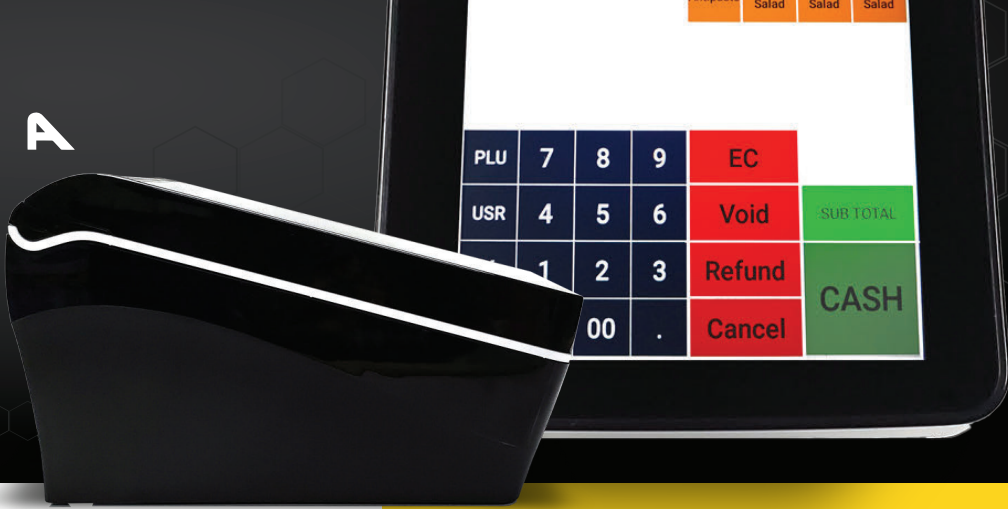

Bezel Free Design

Capacitive 8" touch screen with a smooth user experience making sales operation easy and quick.

Optima GoPOS Software

Embedded software provides a complete POS solutions for business applications.

Accept Any Payment!

Upgrade with additional components such as a Magcard reader, NFC card reader and scanner. 3rd party payment integration is also supported.

Power-packed performance

APOS Series® is designed and tested to withstand the busiest checkouts! Packed with Qualcomm quad-core processor producing with high performance and low consumption, ensuring a stable, efficient and safe system operation. All Optima APOS Series systems are also equipped with Ethernet, USB, R232 and Cash Drawer Ports to readily support all your POS Accessories.

EMBEDDED WITH

OPTIMA
GoPOS

Optima GoPOS® Software

The **OPTIMA APOS Series** is embedded with our proprietary Android OS based Optima GoPOS® software offering smoother functionality to meet the needs of various business applications such as retail & convenience stores, restaurants and supermarkets.